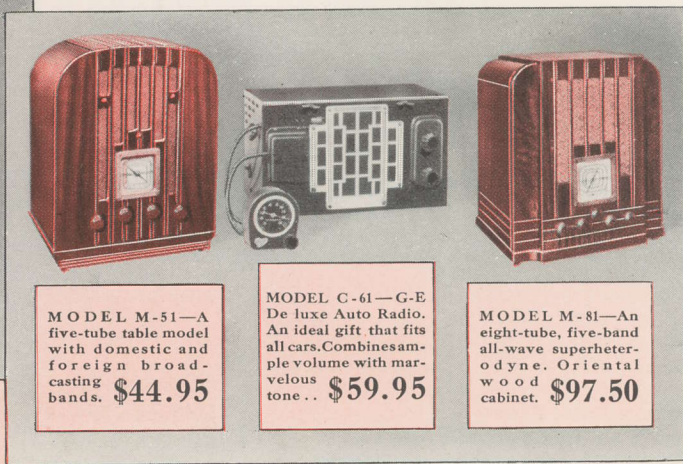

Even the price tags will thrill you—for they range from \$44.95 to \$375.

See and hear these new G-E All-wave sets at your nearest G-E Radio Dealer's. Inspect the battery models and auto radios, too. Or write the General Electric Co., Section R-4912, Merchandise Dept., Bridgeport, Conn.

THE BANDMASTER—A ten-tube all-wave receiver of extraordinary beauty and distinction. Five broadcasting bands with tuning range from 140 to 36,000 Kc. **\$174.50**

MODEL M-56—A five-tube standard- and short-wave receiver housed in an impressive cabinet of two-tone walnut. . . . **\$59.95**

MODEL M-51—A five-tube table model with domestic and foreign broadcasting bands. **\$44.95**

MODEL C-61—G-E De Luxe Auto Radio. An ideal gift that fits all cars. Combines ample volume with marvelous tone. . . **\$59.95**