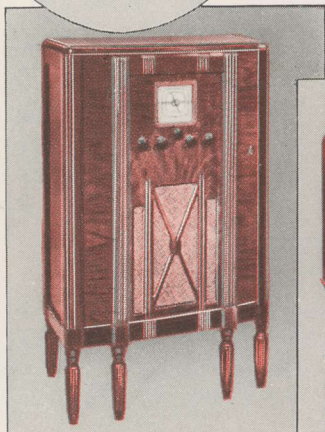

MODEL M-51—A five-tube table model with domestic and foreign broadcasting bands. **$44.95**

MODEL M-67—A six-tube all-wave receiver for domestic and foreign reception over three bands. Walnut cabinet. . . . **$89.95**